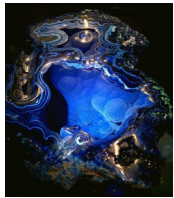

What's Happening?